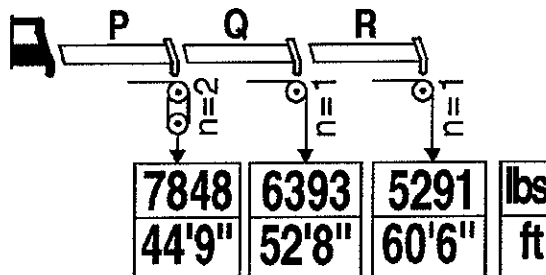

F600A.24 - Load Diagram

Via Roma, 110
 14021 Albino (BG)
 Tel.: +39 035 776400
 Fax: +39 035 755020
 www.fassigroup.com
 fassi@fassigroup.com

LOAD DIAGRAM WITH WINCH AND WITH LIFTING MOMENT LIMITING DEVICE

F600A.24

❖ = Mmax 370365 lbs.ft

⊗ = Pmax 19841 lbs

⊕ = Tmax 6744 lbf

P (401) Q (322) R (282)

V30 (683)

DE 8866