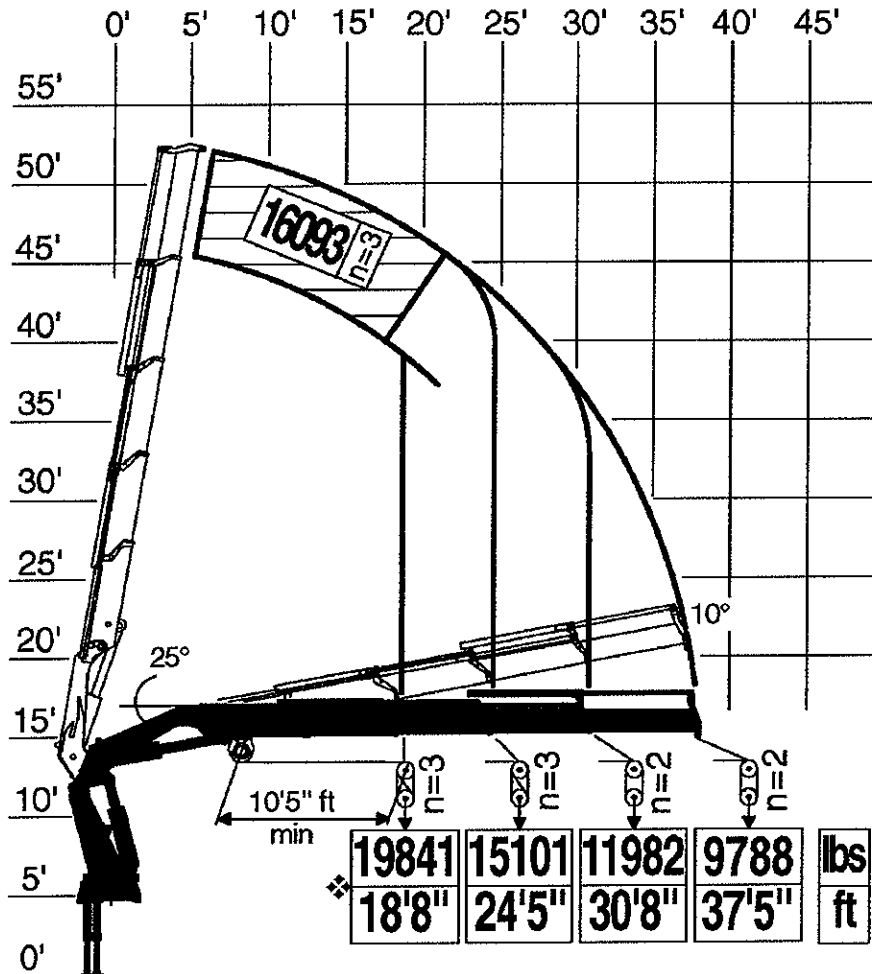

F600A.24 - Load Diagram

Via Roma, 110
 14021 Albino (BG)
 Tel.: +39 035 776400
 Fax: +39 035 755020
 www.fassigroup.com
 fassi@fassigroup.com

LOAD DIAGRAM WITH WINCH AND WITH LIFTING MOMENT LIMITING DEVICE

F600A.24

❖ = Mmax 370365 lbs.ft

⊗ = Pmax 19841 lbs

⊕ = Tmax 6744 lbf

P (401) Q (322) R (282)

V30 (683)

DE 8866