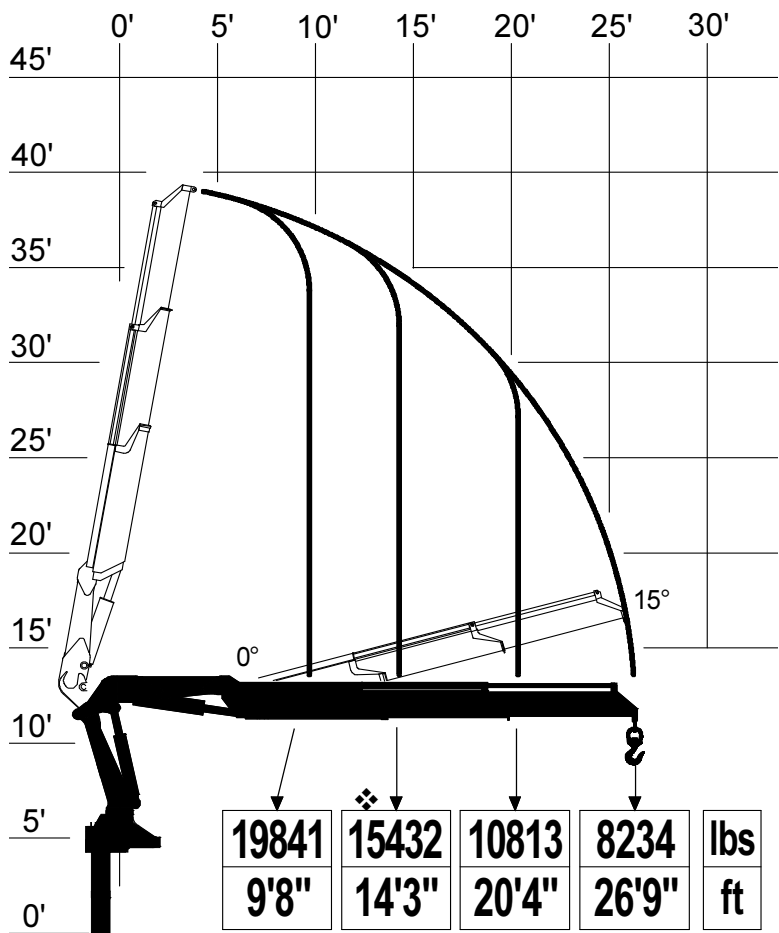

FASSI

F310AXP.22

❖ = Mmax 219906 lbs.ft

⚡ = Pmax 19841 lbs

⚡ = Pmax 6327 lbs

19841	❖	15432	10813	8234	lbs
9'8"		14'3"	20'4"	26'9"	ft